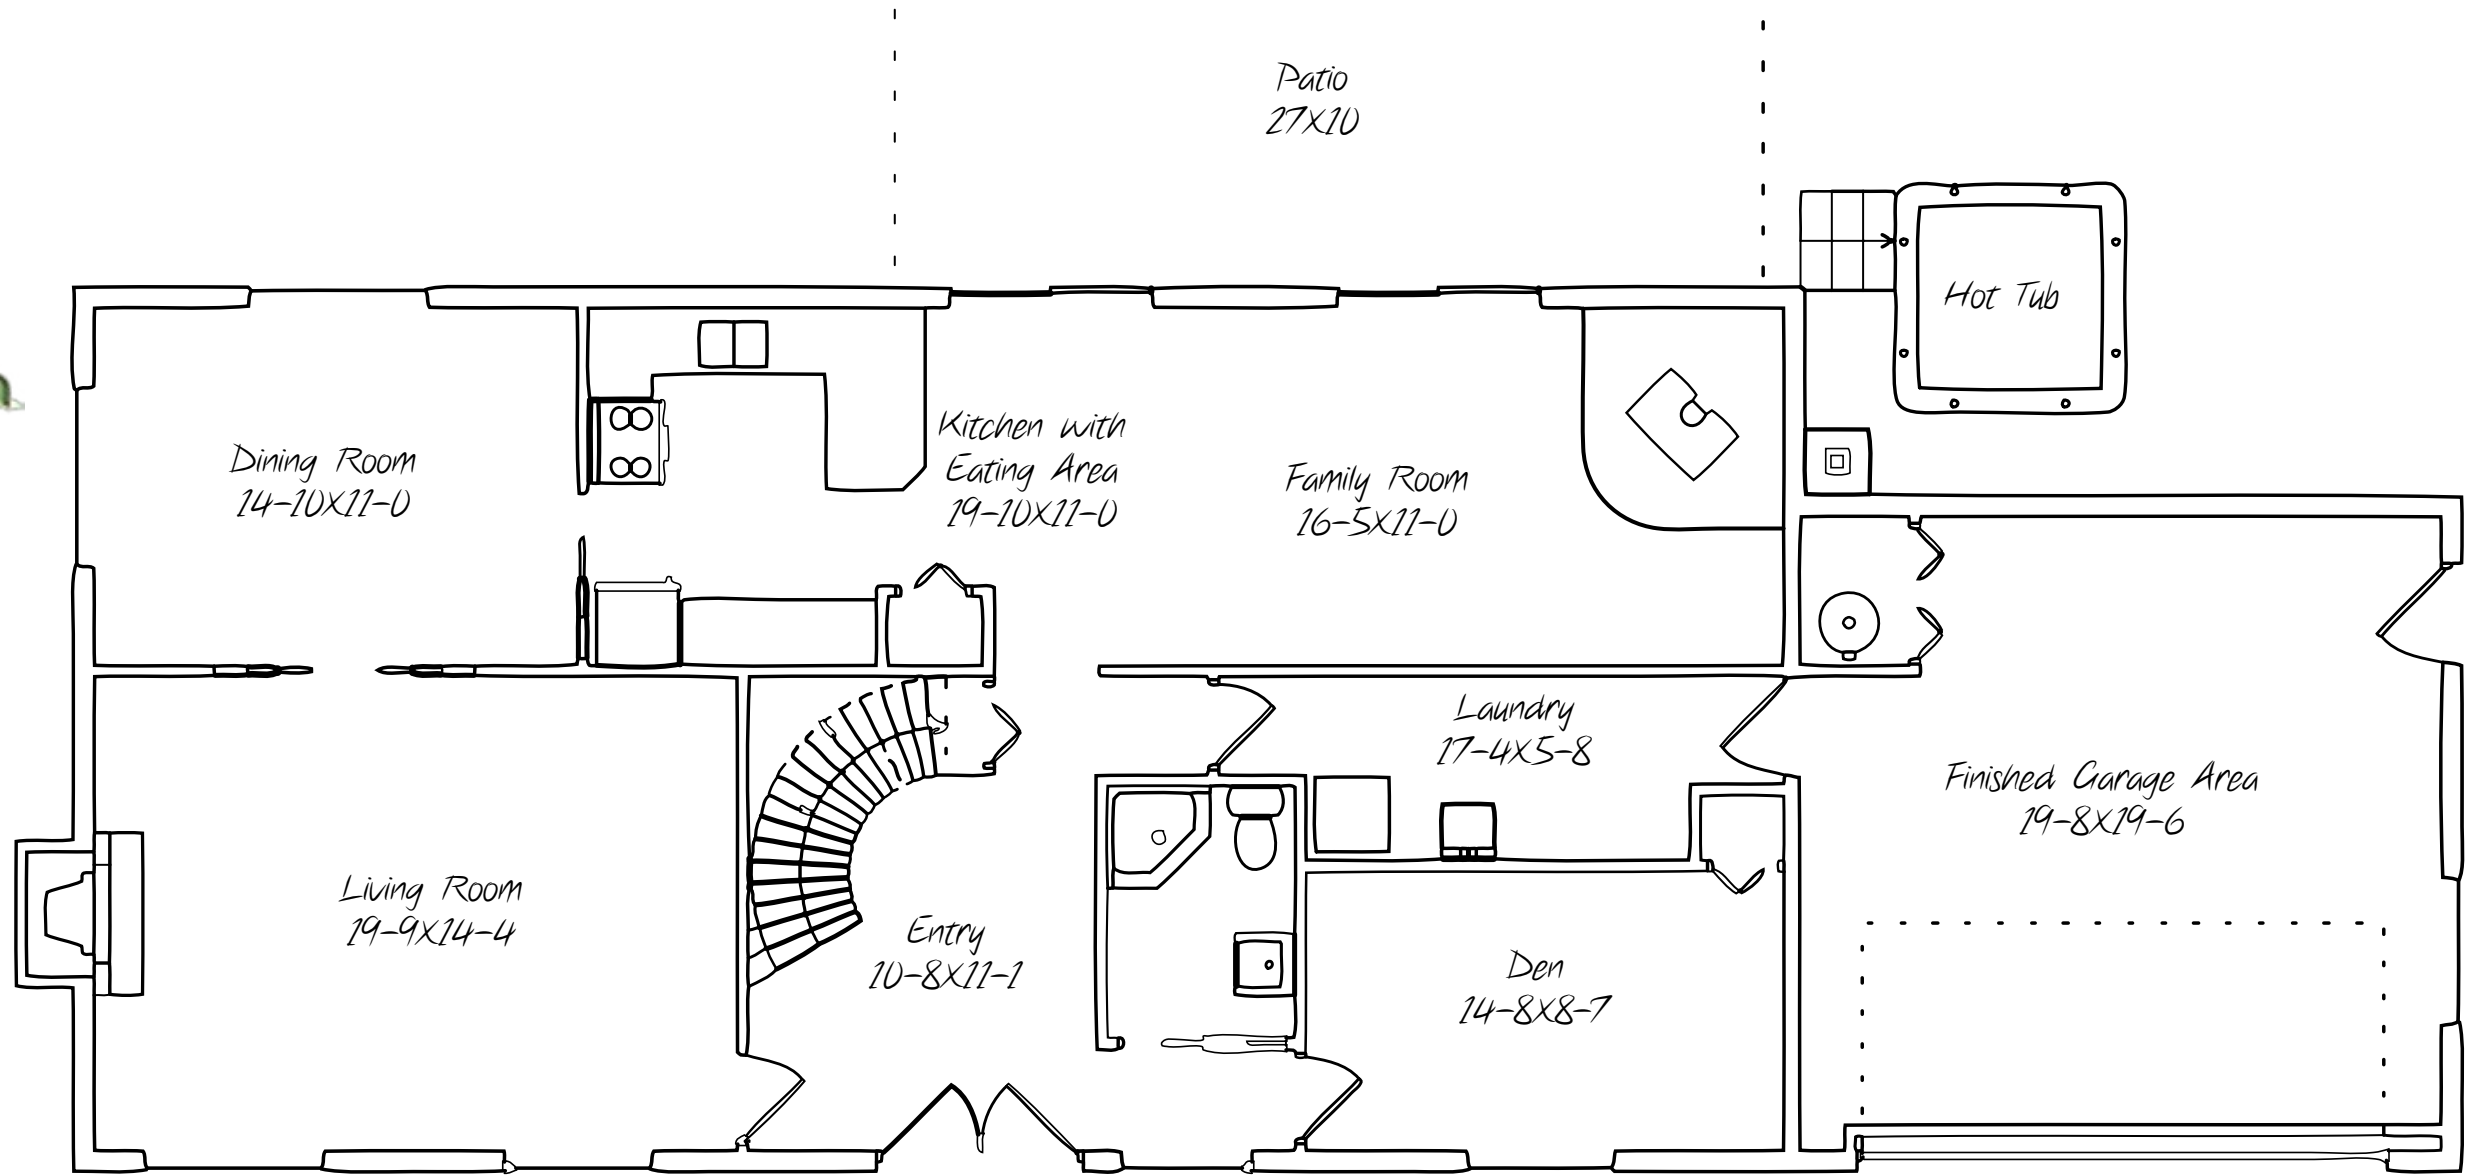

Prepared for the exclusive use of
 Binab Strasser - Realtors
 3829 Cumberland Rd
 Victoria, BC
 Date:
 June 30, 2009
 By

250-744-1537
 floorplan@homelands.ca
 Measurements and Square Footage are
 approximate. Buyer to verify on-site

Square Footage
 Upper Finished: 1332
 Main Finished: 1868
 Total Finished: 3200

Upper Floor