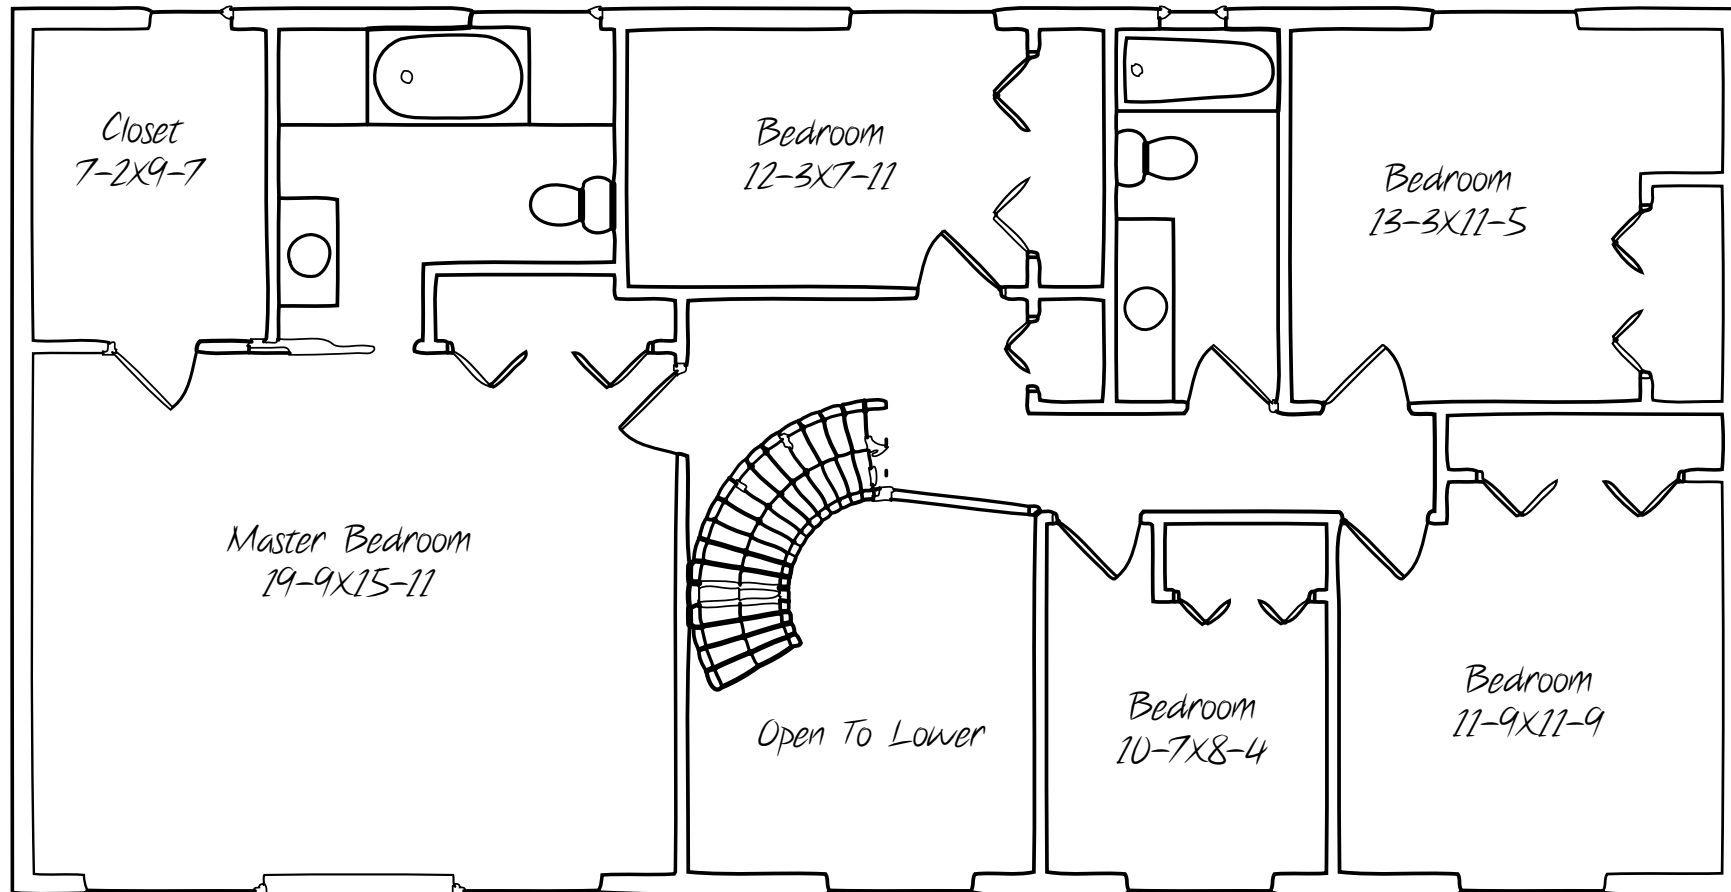

Prepared for the exclusive use of
 Binab Strasser - Realtors
 3829 Cumberland Rd
 Victoria, BC
 Date:
 June 30, 2009
 By

250-744-1537
 floorplan@homelands.ca
 Measurements and Square Footage are
 approximate. Buyer to verify on-site

Square Footage
 Upper Finished: 1332
 Main Finished: 1868
 Total Finished: 3200

Upper Floor