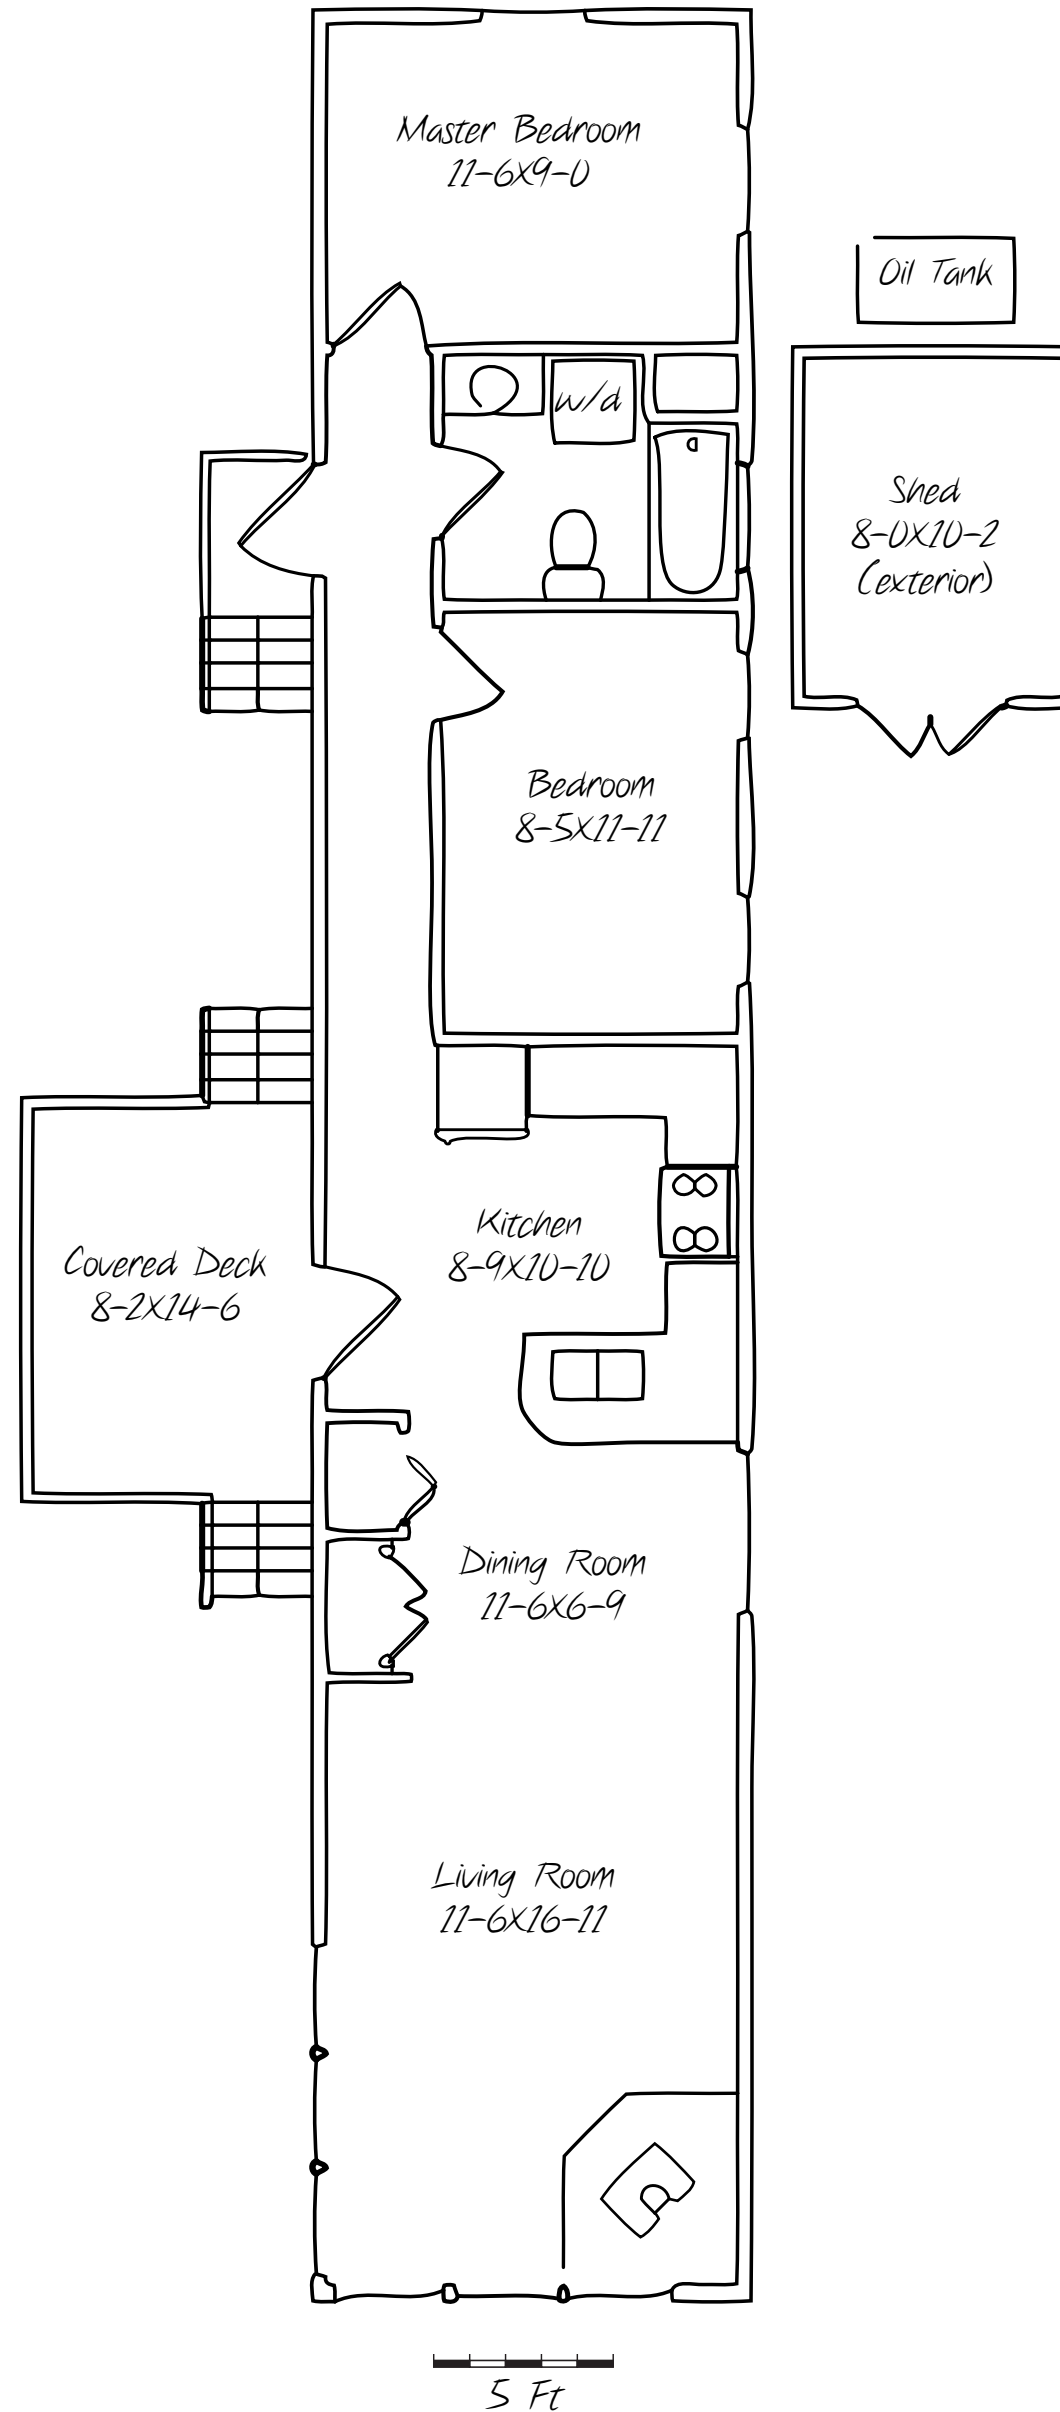

Prepared for the exclusive use of  
Jean Omelchenko - Realtor

31-2500 Florence Lake Road  
Victoria, BC

Date:  
September 14, 2009  
By

250-744-1537  
floorplan@homelands.ca  
Measurements and Square Footage are  
approximate. Buyer to verify on-site

Square Footage

Finished: 794  
Shed: 81  
Total: 875