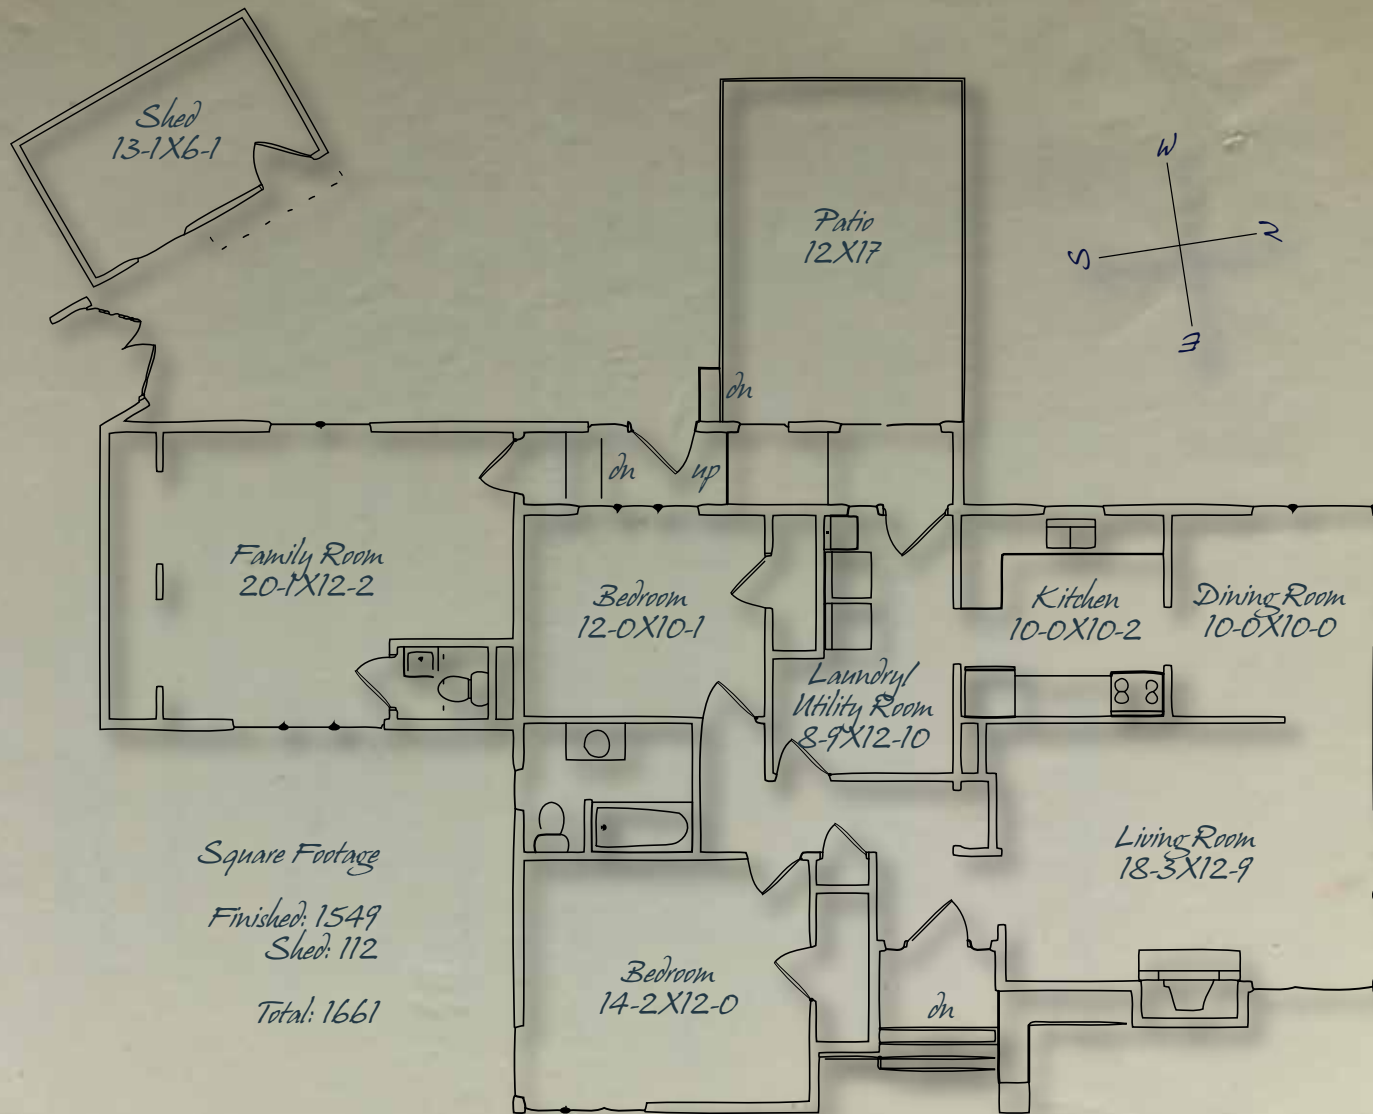

250-744-1537

floorplan@homelands.ca

Measurements and Square Footage are approximate. Buyer to verify on-site

Prepared for the exclusive use of

Mark McDougall - Realtor

930 Kingsmill Road

Victoria, BC

July 21, 2010

Square Footage

Finished: 1549

Shed: 112

Total: 1661

5 feet