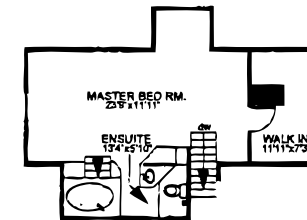

6435 SOOKE ROAD

MAIN FLOOR
2769 SQ. FT.

LOWER FLOOR
924 SQ. FT.

UPPER FLOOR
524 SQ. FT.

GUEST HOUSE
246 SQ. FT.

	FINISHED SQ. FT.	UNFINISHED SQ. FT.	TOTAL SQ. FT.
MAIN	2769	0	2769
UPPER	524	0	524
LOWER	0	924	924
TOTAL	3293	924	4217
BEACH H.	586	0	586
GUEST H.	246	0	246
DECKS	0	1039	1039
PATIOS	0	553	553