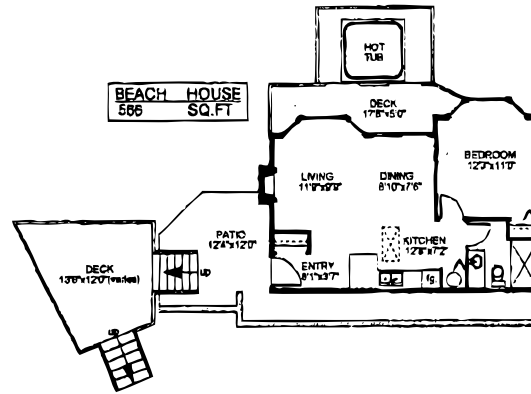

6435 SOOKE ROAD

MAIN FLOOR
2769 SQ. FT.

LOWER FLOOR
924 SQ. FT.

UPPER FLOOR
524 SQ. FT.

GUEST HOUSE
246 SQ. FT.

	FINISHED SQ. FT.	UNFINISHED SQ. FT.	TOTAL SQ. FT.
MAIN	2769	0	2769
UPPER	524	0	524
LOWER	0	924	924
TOTAL	3293	924	4217
BEACH H.	586	0	586
GUEST H.	246	0	246
DECKS	0	1039	1039
PATIOS	0	553	553