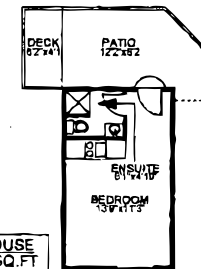

6435 SOOKE ROAD

MAIN FLOOR
2769 SQ. FT.

LOWER FLOOR
924 SQ. FT.

UPPER FLOOR
524 SQ. FT.

GUEST HOUSE
246 SQ. FT.

	FINISHED SQ. FT.	UNFINISHED SQ. FT.	TOTAL SQ. FT.
MAIN	2769	0	2769
UPPER	524	0	524
LOWER	0	924	924
TOTAL	3293	924	4217
BEACH H.	586	0	586
GUEST H.	246	0	246
DECKS	0	1039	1039
PATIOS	0	553	553