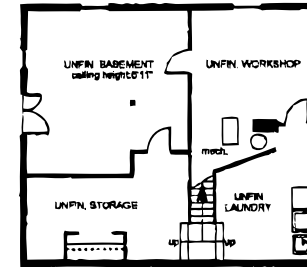

6435 SOOKE ROAD

MAIN FLOOR
2769 SQ. FT.

LOWER FLOOR
924 SQ. FT.

UPPER FLOOR
524 SQ. FT.

GUEST HOUSE
246 SQ. FT.

	FINISHED SQ. FT.	UNFINISHED SQ. FT.	TOTAL SQ. FT.
MAIN	2769	0	2769
UPPER	524	0	524
LOWER	0	924	924
TOTAL	3293	924	4217
BEACH H.	586	0	586
GUEST H.	246	0	246
DECKS	0	1039	1039
PATIOS	0	553	553