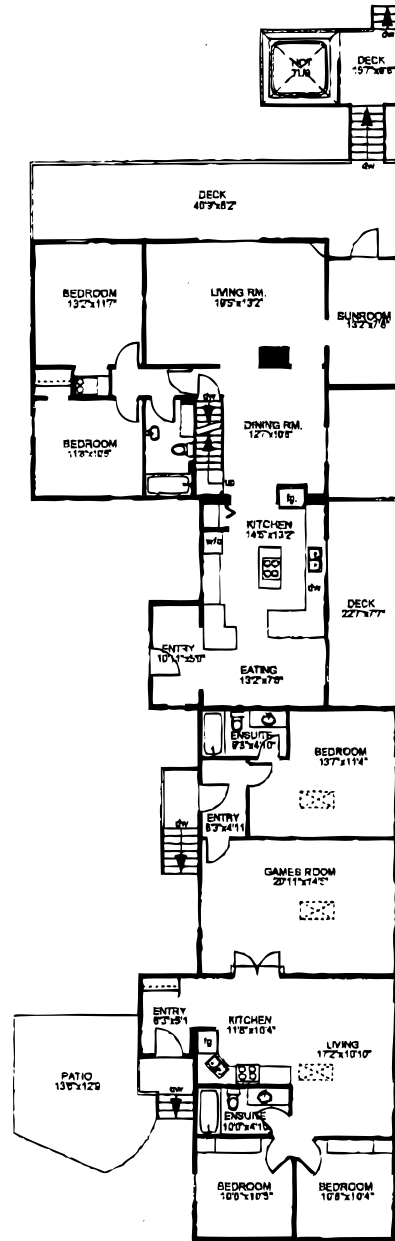

6435 SOOKE ROAD

MAIN FLOOR
2769 SQ. FT.

LOWER FLOOR
924 SQ. FT.

UPPER FLOOR
524 SQ. FT.

GUEST HOUSE
246 SQ. FT.

	FINISHED SQ. FT.	UNFINISHED SQ. FT.	TOTAL SQ. FT.
MAIN	2769	0	2769
UPPER	524	0	524
LOWER	0	924	924
TOTAL	3293	924	4217
BEACH H.	586	0	586
GUEST H.	246	0	246
DECKS	0	1039	1039
PATIOS	0	553	553